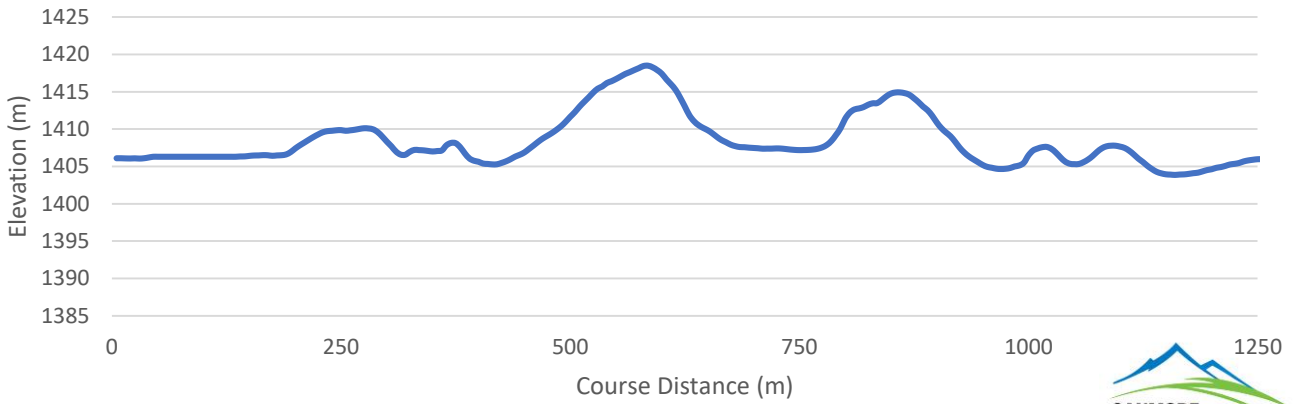

### Course Information

Height Difference (HD):	16 m
Lowest Point (LP):	1400 m
Maximum Climb (MC):	15m
Highest Point (HP):	1420 m
Total Climb (TC):	20 m
Total Distance:	1230 m
Colour:	BLACK

### Course Information

Height Difference (HD):	14 m
Lowest Point (LP):	1404 m
Maximum Climb (MC):	13 m
Highest Point (HP):	1418 m
Total Climb (TC):	35 m
Total Distance:	1306 m
Colour:	PINK