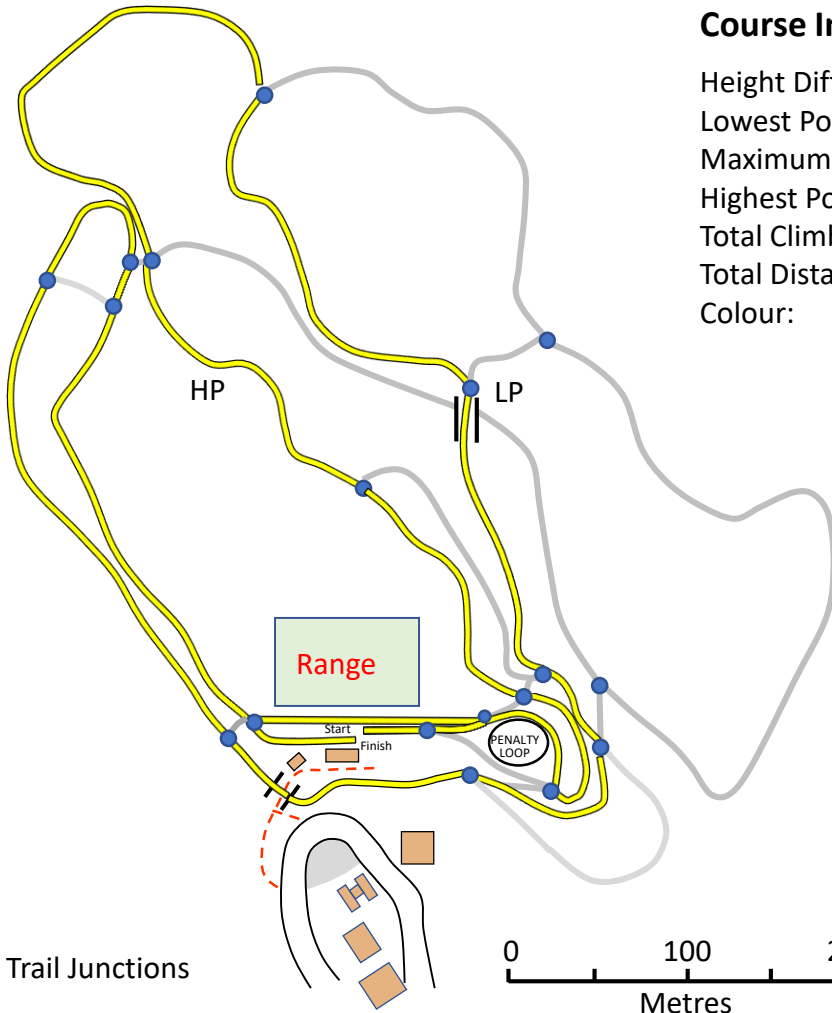

### Course Information

Height Difference (HD):	18 m
Lowest Point (LP):	1400 m
Maximum Climb (MC):	13 m
Highest Point (HP):	1418 m
Total Climb (TC):	59 m
Total Distance:	2021 m
Colour:	Red

### Course Information

Height Difference (HD):	31 m
Lowest Point (LP):	1389 m
Maximum Climb (MC):	20 m
Highest Point (HP):	1420 m
Total Climb (TC):	75 m
Total Distance:	2521 m
Colour:	Green

### Course Information

Height Difference (HD):	27 m
Lowest Point (LP):	1393 m
Maximum Climb (MC):	20 m
Highest Point (HP):	1420 m
Total Climb (TC):	90 m
Total Distance:	2997m
Colour:	Yellow