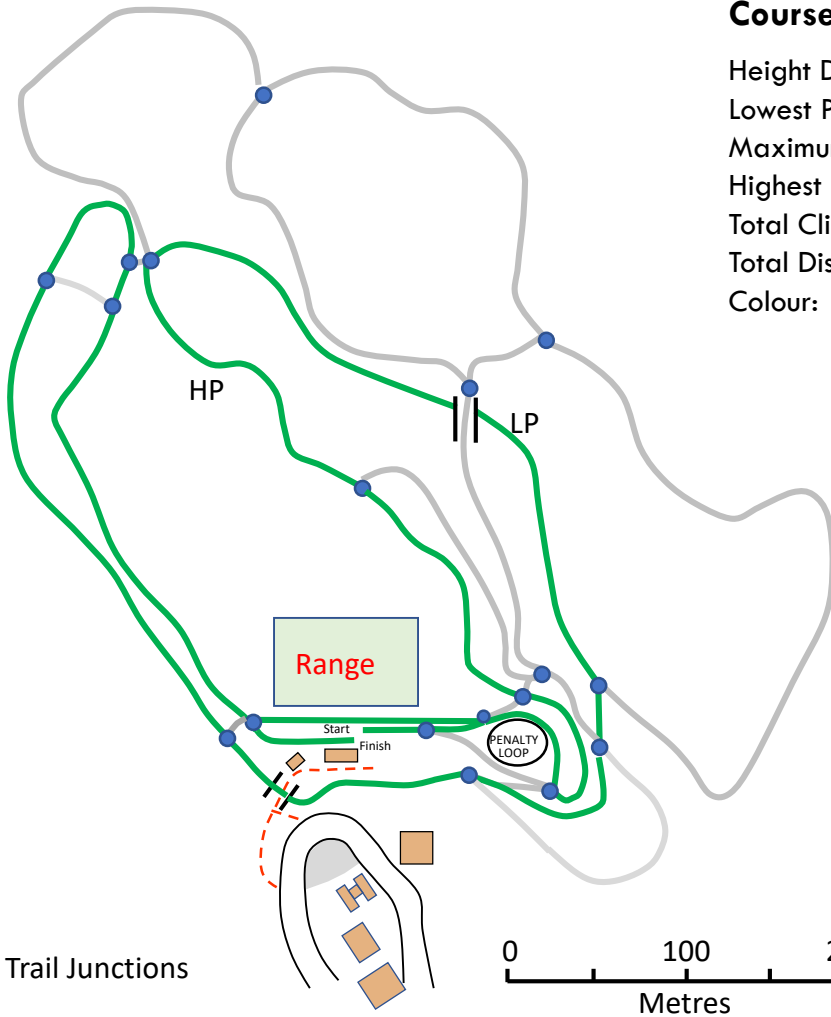

CANMORE NORDIC CENTRE

2.5 KM BIATHLON COURSE – GREEN (WC Configuration)

Course Information

Height Difference (HD):	31 m
Lowest Point (LP):	1389 m
Maximum Climb (MC):	20 m
Highest Point (HP):	1420 m
Total Climb (TC):	75 m
Total Distance:	2521 m
Colour:	Green