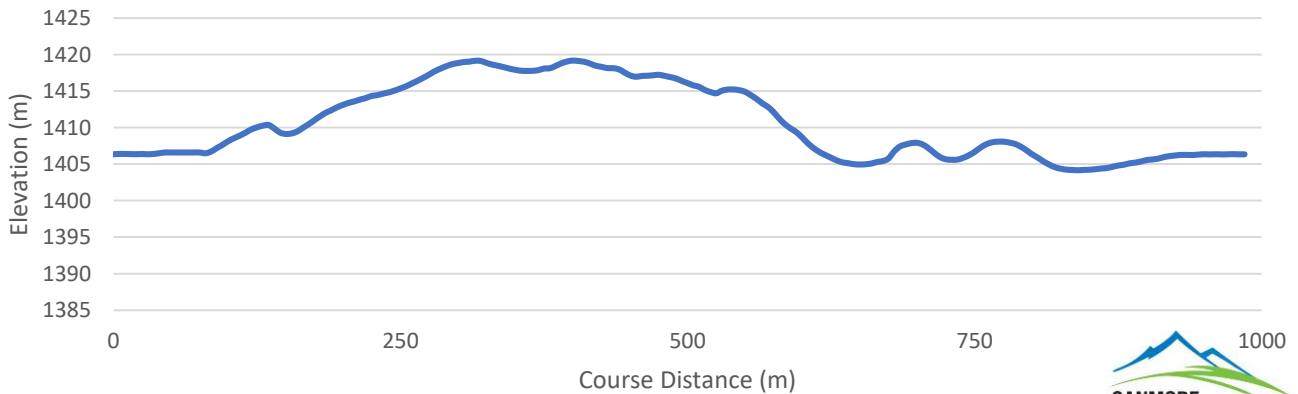

### Course Information

Height Difference (HD):	7 m
Lowest Point (LP):	1400 m
Maximum Climb (MC):	11m
Highest Point (HP):	1407 m
Total Climb (TC):	7 m
Total Distance:	760 m
Colour:	PURPLE

● Trail Junctions

### Course Information

Height Difference (HD):	16 m
Lowest Point (LP):	1400 m
Maximum Climb (MC):	15m
Highest Point (HP):	1420 m
Total Climb (TC):	20 m
Total Distance:	1230 m
Colour:	BLACK