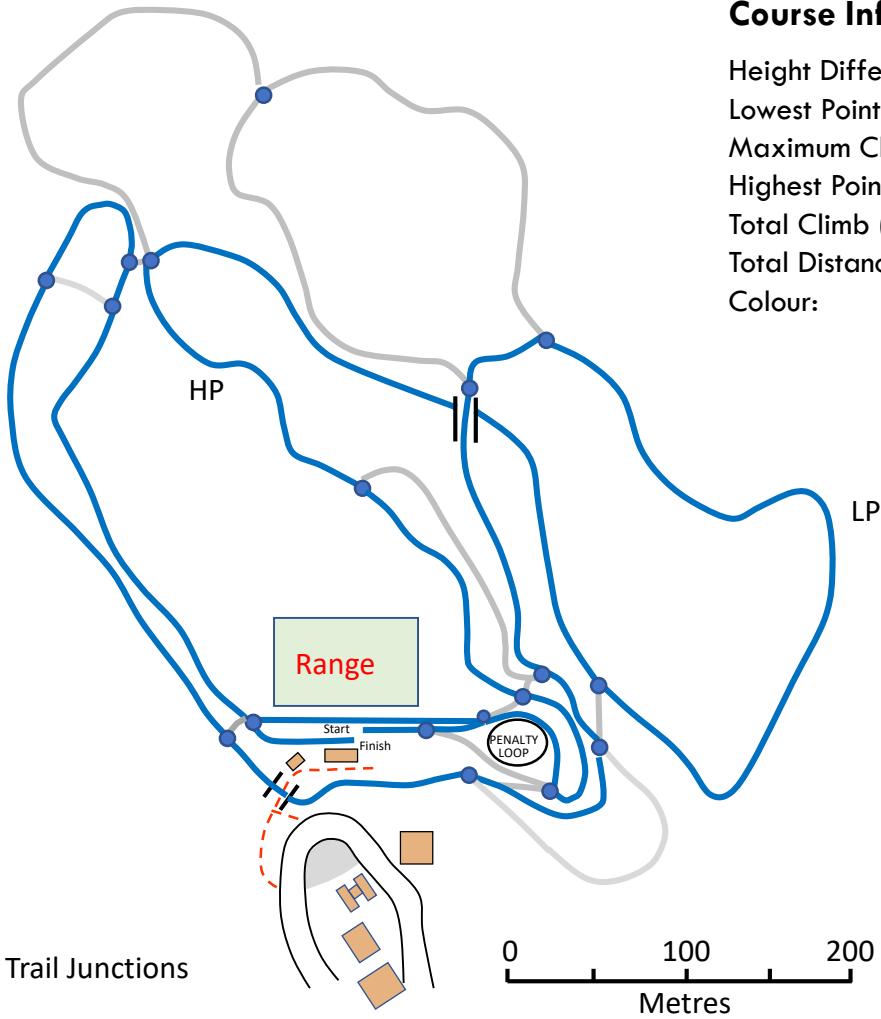

### Course Information

Height Difference (HD):	27 m
Lowest Point (LP):	1393 m
Maximum Climb (MC):	20 m
Highest Point (HP):	1420 m
Total Climb (TC):	90 m
Total Distance:	2997m
Colour:	Yellow

### Course Information

Height Difference (HD):	56 m
Lowest Point (LP):	1364 m
Maximum Climb (MC):	24 m
Highest Point (HP):	1420 m
Total Climb (TC):	136 m
Total Distance:	3433 m
Colour:	Blue