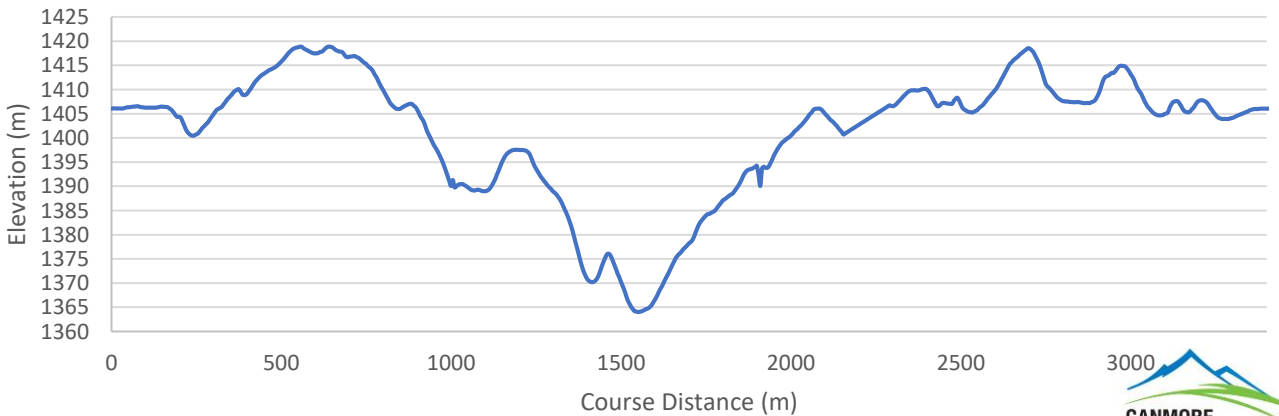

### Course Information

Height Difference (HD):	31 m
Lowest Point (LP):	1389 m
Maximum Climb (MC):	20 m
Highest Point (HP):	1420 m
Total Climb (TC):	75 m
Total Distance:	2521 m
Colour:	Green

### Course Information

Height Difference (HD):	27 m
Lowest Point (LP):	1393 m
Maximum Climb (MC):	20 m
Highest Point (HP):	1420 m
Total Climb (TC):	90 m
Total Distance:	2997m
Colour:	Yellow

### Course Information

Height Difference (HD):	56 m
Lowest Point (LP):	1364 m
Maximum Climb (MC):	24 m
Highest Point (HP):	1420 m
Total Climb (TC):	136 m
Total Distance:	3433 m
Colour:	Blue

### Course Information

Height Difference (HD):	56 m
Lowest Point (LP):	1364 m
Maximum Climb (MC):	24 m
Highest Point (HP):	1420 m
Total Climb (TC):	145 m
Total Distance:	4005 m
Colour:	Brown

● Trail Junctions