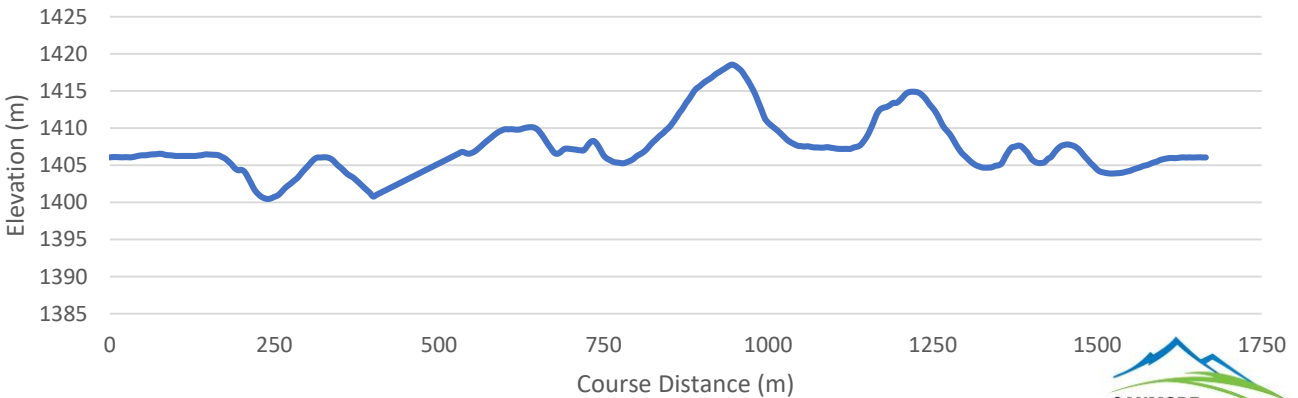

### Course Information

Height Difference (HD):	14 m
Lowest Point (LP):	1404 m
Maximum Climb (MC):	13 m
Highest Point (HP):	1418 m
Total Climb (TC):	35 m
Total Distance:	1306 m
Colour:	PINK

### Course Information

Height Difference (HD):	18 m
Lowest Point (LP):	1400 m
Maximum Climb (MC):	13 m
Highest Point (HP):	1418 m
Total Climb (TC):	50 m
Total Distance:	1672 m
Colour:	ORANGE