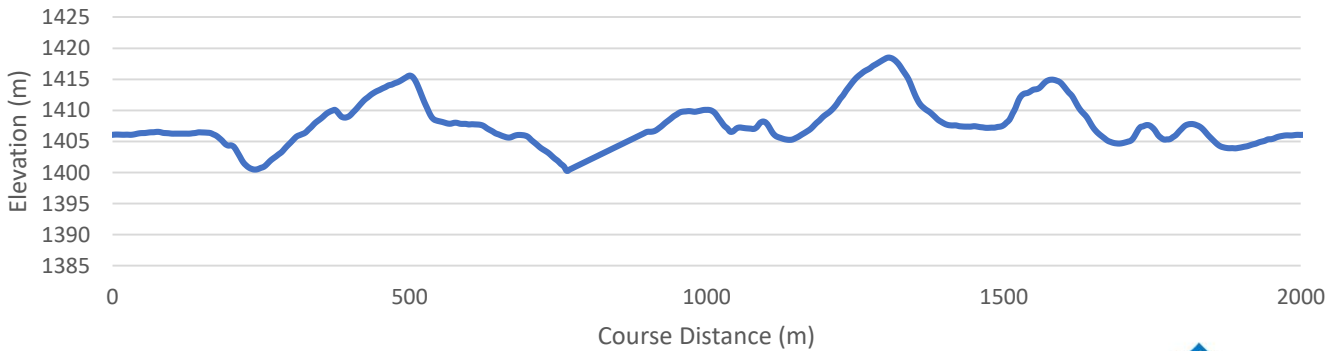

CANMORE NORDIC CENTRE

2.0 KM BIATHLON COURSE – RED (WC Configuration)

Course Information

Height Difference (HD):	18 m
Lowest Point (LP):	1400 m
Maximum Climb (MC):	13 m
Highest Point (HP):	1418 m
Total Climb (TC):	59 m
Total Distance:	2021 m
Colour:	Red