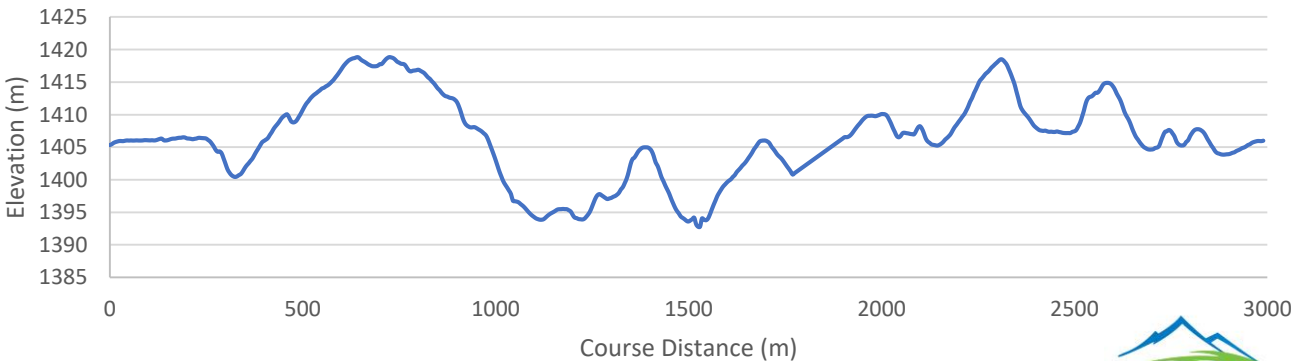

### Course Information

Height Difference (HD):	31 m
Lowest Point (LP):	1389 m
Maximum Climb (MC):	20 m
Highest Point (HP):	1420 m
Total Climb (TC):	75 m
Total Distance:	2521 m
Colour:	Green

## 3.0 KM BIATHLON COURSE – YELLOW

(WC Configuration)

### Course Information

Height Difference (HD):	27 m
Lowest Point (LP):	1393 m
Maximum Climb (MC):	20 m
Highest Point (HP):	1420 m
Total Climb (TC):	90 m
Total Distance:	2997m
Colour:	Yellow

### Course Information

Height Difference (HD):	56 m
Lowest Point (LP):	1364 m
Maximum Climb (MC):	24 m
Highest Point (HP):	1420 m
Total Climb (TC):	136 m
Total Distance:	3433 m
Colour:	Blue