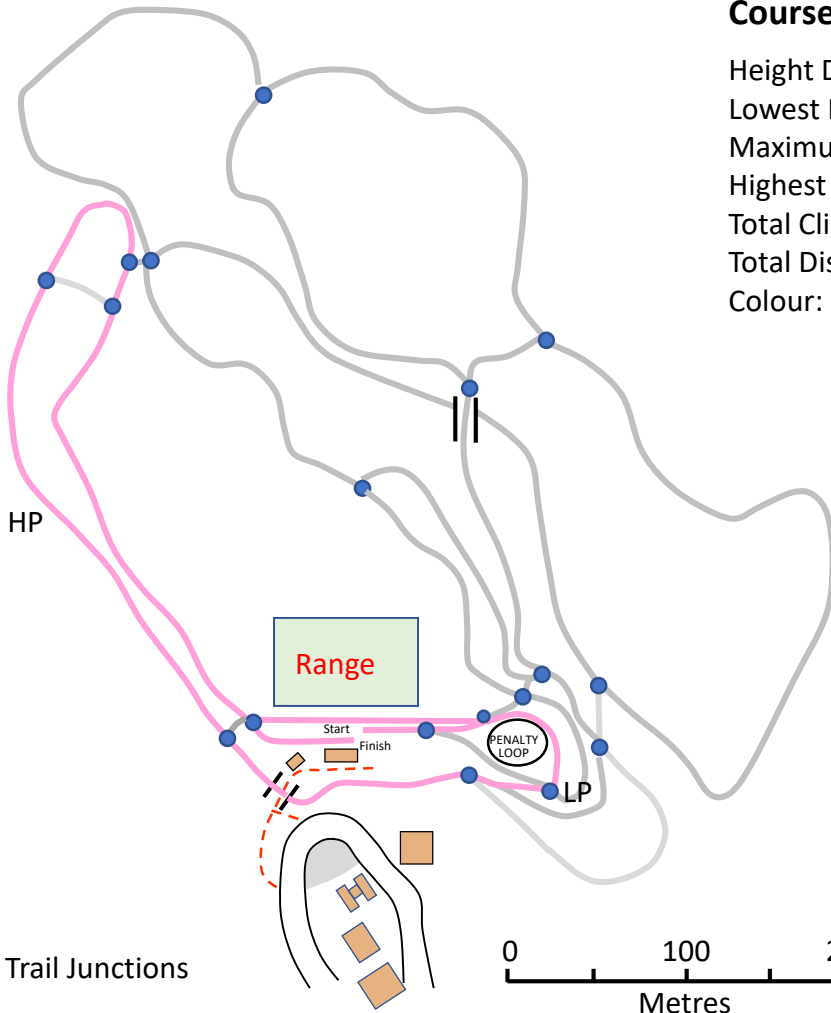

### Course Information

Height Difference (HD):	16 m
Lowest Point (LP):	1400 m
Maximum Climb (MC):	15m
Highest Point (HP):	1420 m
Total Climb (TC):	20 m
Total Distance:	1230 m
Colour:	BLACK

### Course Information

Height Difference (HD):	14 m
Lowest Point (LP):	1404 m
Maximum Climb (MC):	13 m
Highest Point (HP):	1418 m
Total Climb (TC):	35 m
Total Distance:	1306 m
Colour:	PINK