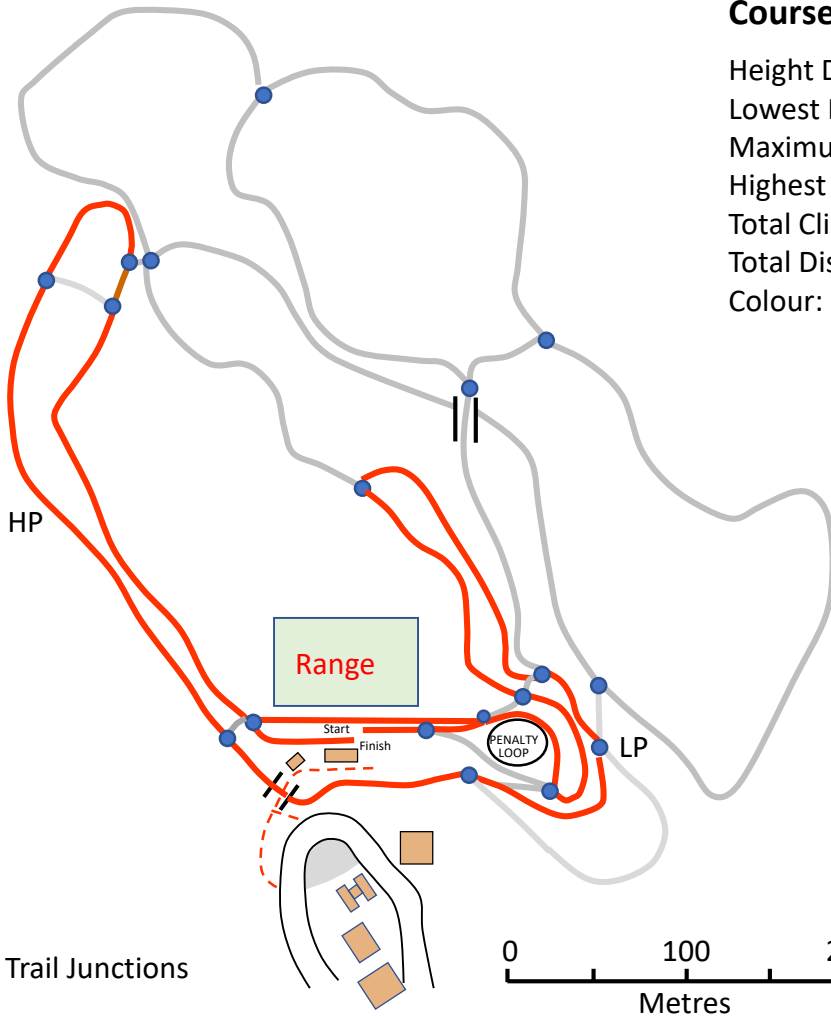

### Course Information

Height Difference (HD):	18 m
Lowest Point (LP):	1400 m
Maximum Climb (MC):	13 m
Highest Point (HP):	1418 m
Total Climb (TC):	50 m
Total Distance:	1672 m
Colour:	ORANGE

### Course Information

Height Difference (HD):	18 m
Lowest Point (LP):	1400 m
Maximum Climb (MC):	13 m
Highest Point (HP):	1418 m
Total Climb (TC):	59 m
Total Distance:	2021 m
Colour:	Red