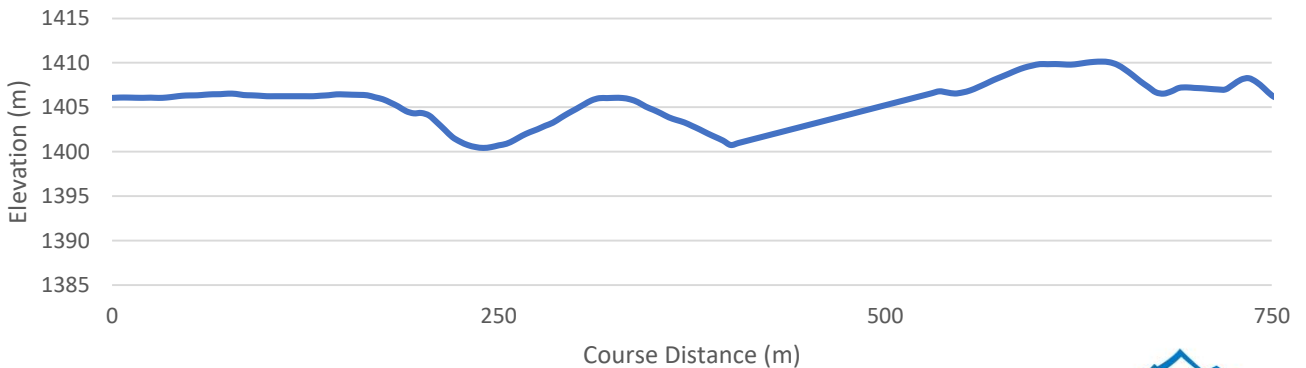

## 0.75 KM BIATHLON COURSE – Purple (WC Configuration)

### Course Information

Height Difference (HD):	7 m
Lowest Point (LP):	1400 m
Maximum Climb (MC):	11m
Highest Point (HP):	1407 m
Total Climb (TC):	7 m
Total Distance:	760 m
Colour:	PURPLE

● Trail Junctions