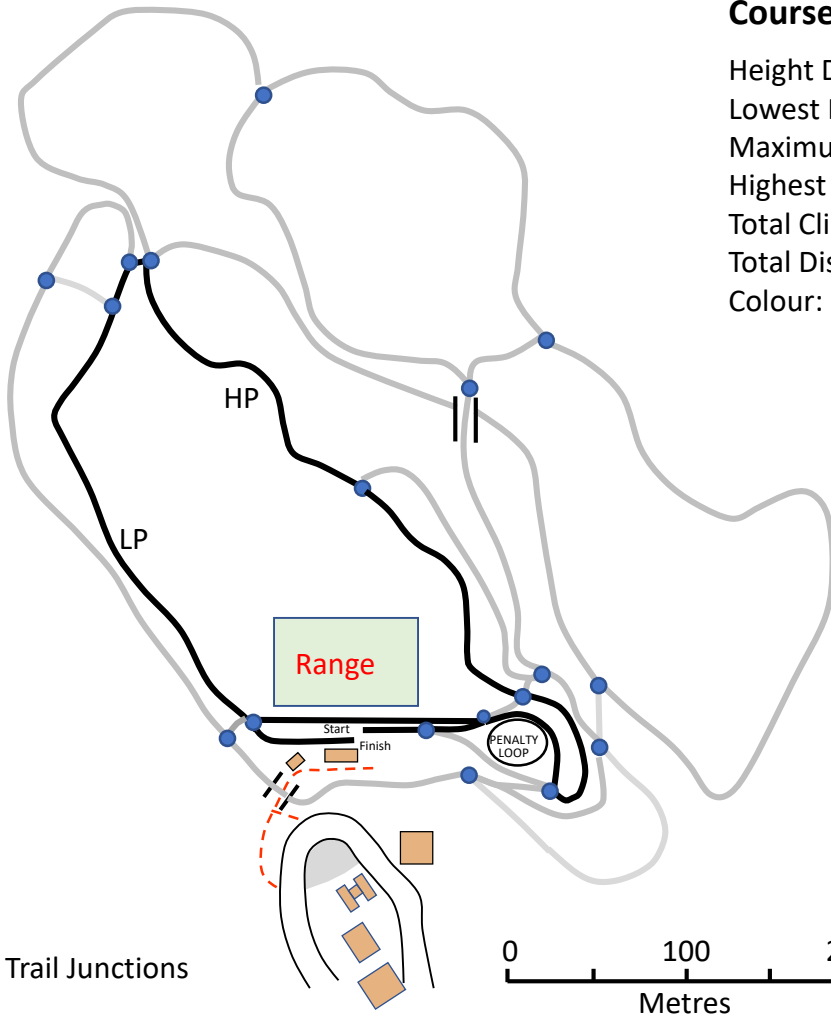

### Course Information

Height Difference (HD):	7 m
Lowest Point (LP):	1400 m
Maximum Climb (MC):	11m
Highest Point (HP):	1407 m
Total Climb (TC):	7 m
Total Distance:	760 m
Colour:	PURPLE

● Trail Junctions

### Course Information

Height Difference (HD):	16 m
Lowest Point (LP):	1400 m
Maximum Climb (MC):	15m
Highest Point (HP):	1420 m
Total Climb (TC):	20 m
Total Distance:	1230 m
Colour:	BLACK