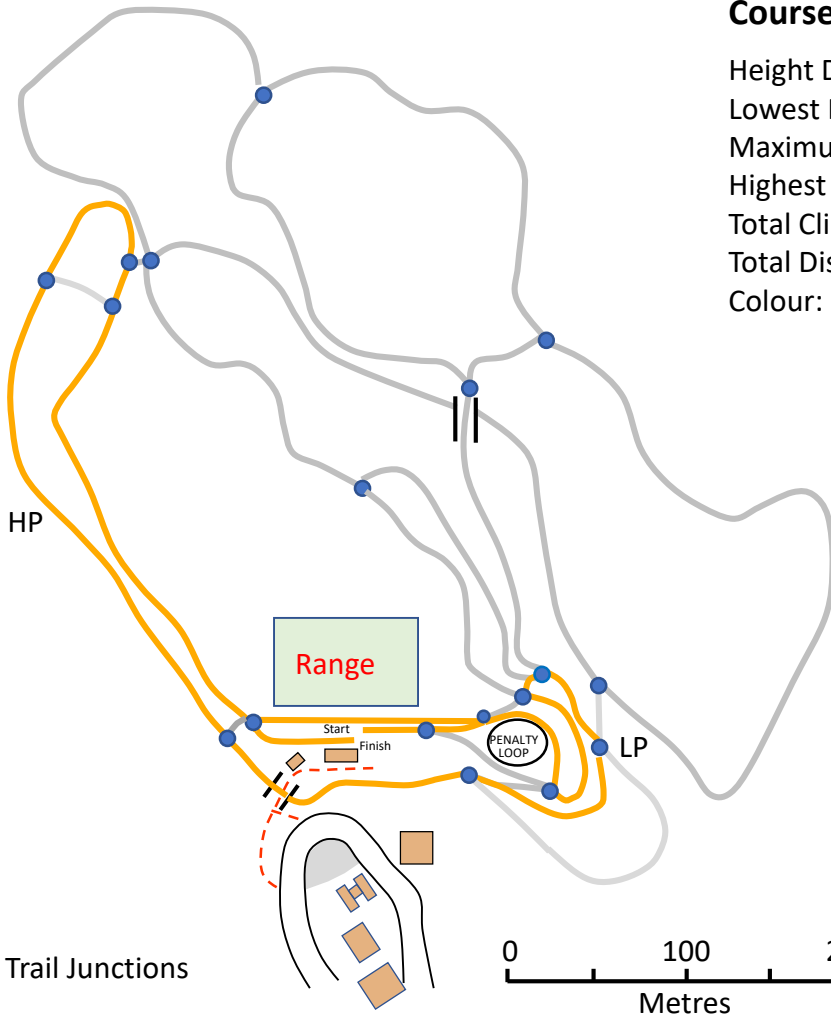

### Course Information

Height Difference (HD):	14 m
Lowest Point (LP):	1404 m
Maximum Climb (MC):	13 m
Highest Point (HP):	1418 m
Total Climb (TC):	35 m
Total Distance:	1306 m
Colour:	PINK

### Course Information

Height Difference (HD):	18 m
Lowest Point (LP):	1400 m
Maximum Climb (MC):	13 m
Highest Point (HP):	1418 m
Total Climb (TC):	50 m
Total Distance:	1672 m
Colour:	ORANGE