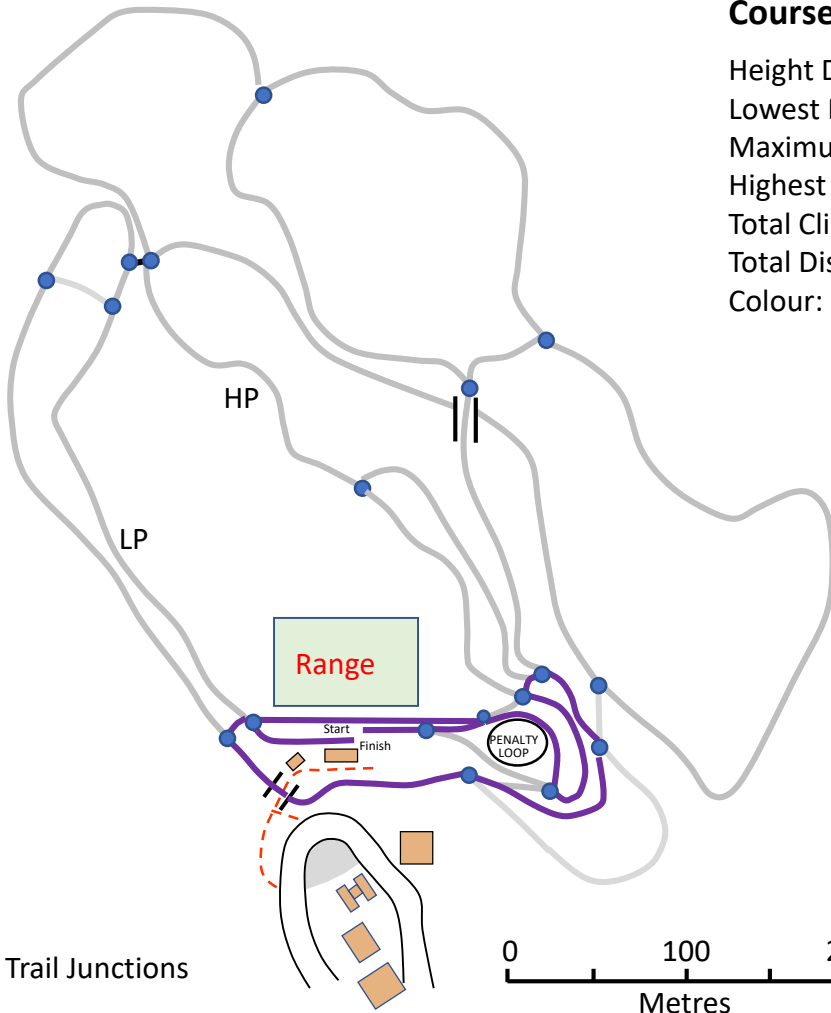

## 0.75 KM BIATHLON COURSE – Purple (WC Configuration)

### Course Information

Height Difference (HD):	7 m
Lowest Point (LP):	1400 m
Maximum Climb (MC):	11m
Highest Point (HP):	1407 m
Total Climb (TC):	7 m
Total Distance:	760 m
Colour:	PURPLE

● Trail Junctions

### Course Information

Height Difference (HD):	16 m
Lowest Point (LP):	1400 m
Maximum Climb (MC):	15m
Highest Point (HP):	1420 m
Total Climb (TC):	20 m
Total Distance:	1230 m
Colour:	BLACK

## 4.0 KM BIATHLON COURSE – BROWN (WC Configuration)