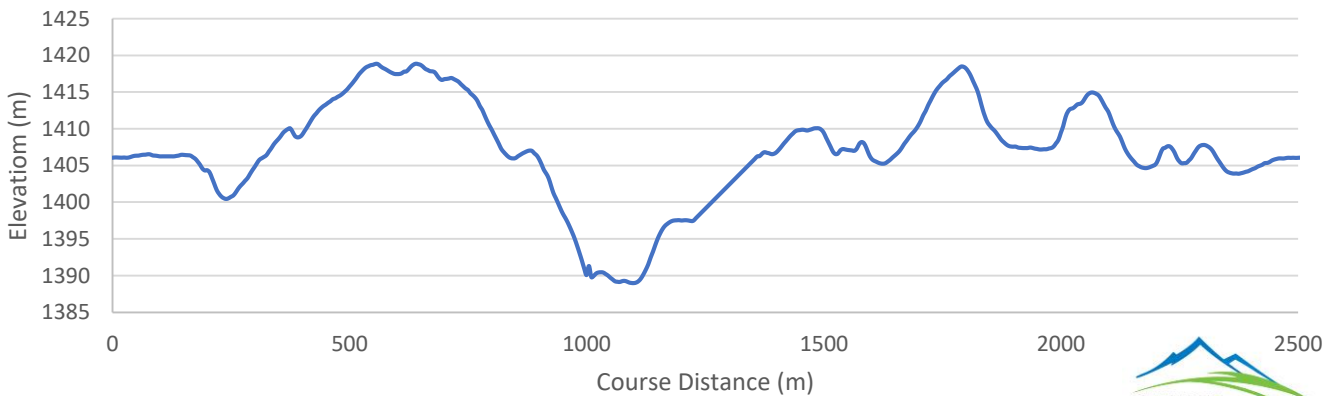

CANMORE NORDIC CENTRE

2.5 KM BIATHLON COURSE – GREEN (WC Configuration)

Course Information

Height Difference (HD):	31 m
Lowest Point (LP):	1389 m
Maximum Climb (MC):	20 m
Highest Point (HP):	1420 m
Total Climb (TC):	75 m
Total Distance:	2521 m
Colour:	Green