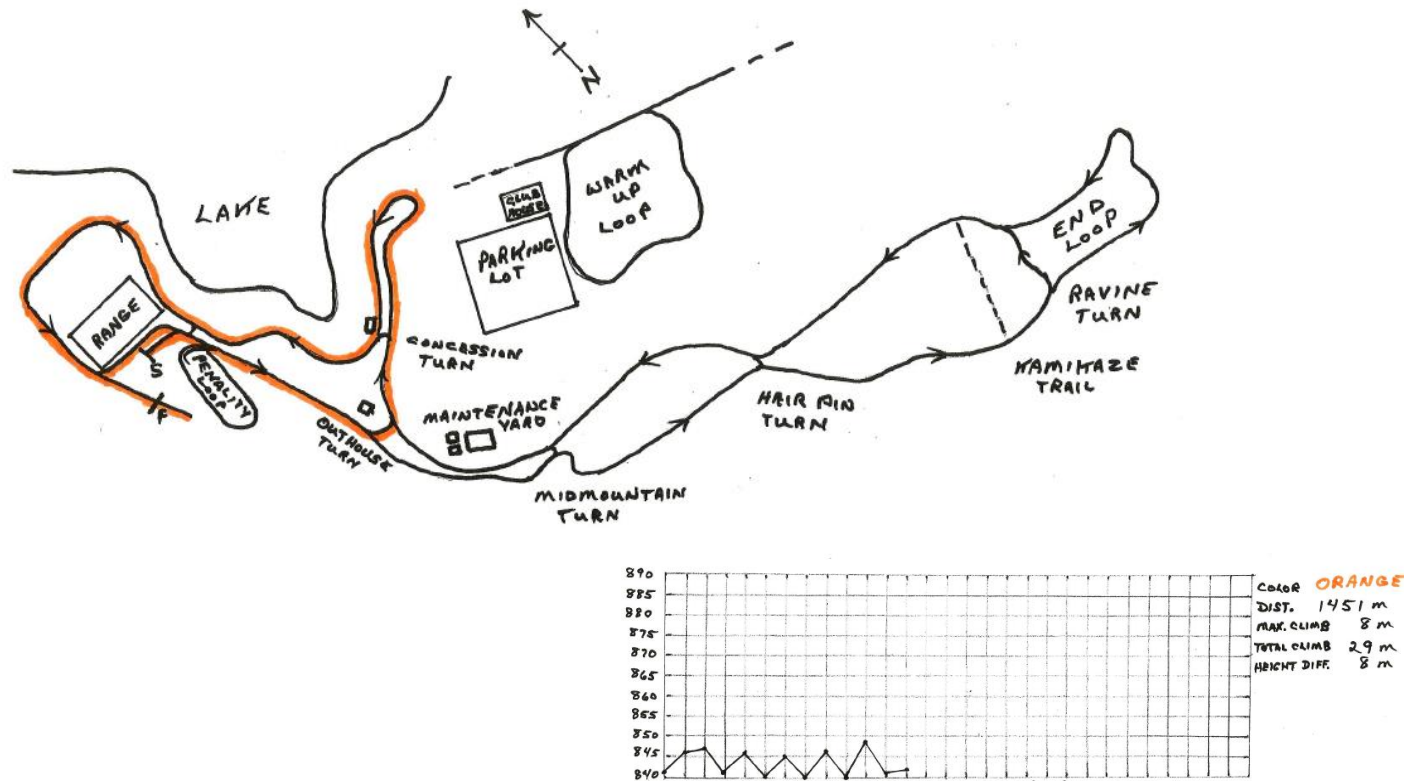

2.0 km – RED/ROUGE

Youth Men/Hommes Benjamin - Pursuit /Poursuite

Youth Women/ Femmes Benjamin - Individual, Relay, Sprint/Individuel, Relais, Sprint

Riverbend Golf and Recreation Area

1.5 km - ORANGE

Pursuit Youth Women/
Poursuite Femmes Benjamin