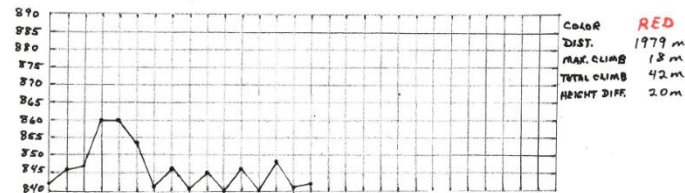

Riverbend Golf and Recreation Area

2.0 km – RED/ROUGE

Youth Men/Hommes Benjamin - Pursuit /Poursuite

Youth Women/ Femmes Benjamin - Individual, Relay, Sprint/Individuel, Relais, Sprint