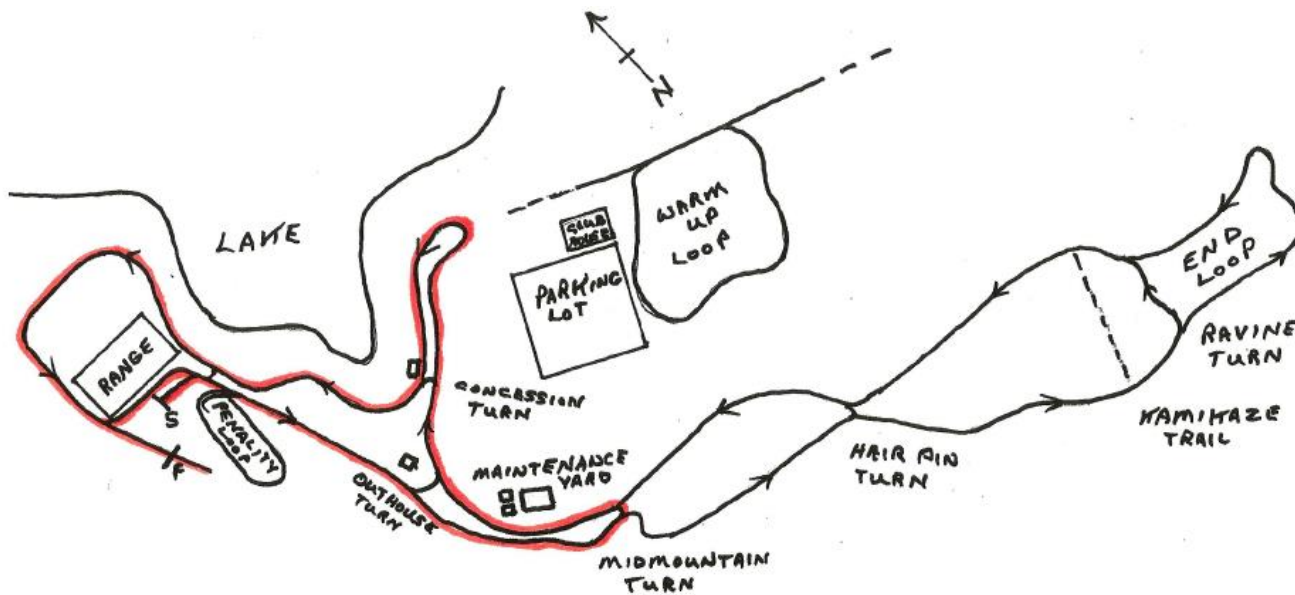

Course Maps Cartes de piste

THIS IS
OUR
MOMENT

C'EST
NOTRE
MOMENT

Riverbend Golf and Recreation Area

2.5 km – GREEN/VERT

Youth Men/Hommes Benjamin – Individual, Relay, Sprint/Individuel, Relais, Sprint

Riverbend Golf and Recreation Area

2.0 km – RED/ROUGE

Youth Men/Hommes Benjamin - Pursuit /Poursuite

Youth Women/ Femmes Benjamin - Individual, Relay, Sprint/Individuel, Relais, Sprint

Riverbend Golf and Recreation Area

1.5 km - ORANGE

Pursuit Youth Women/
Poursuite Femmes Benjamin