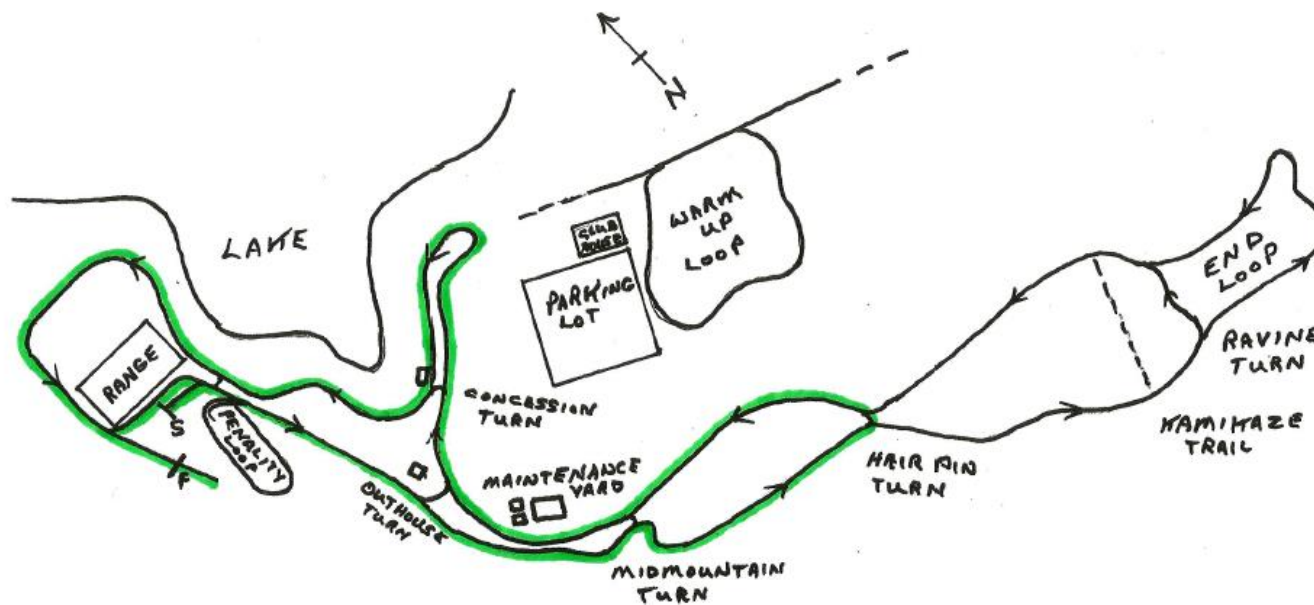

Course Maps Cartes de piste

THIS IS
OUR
MOMENT

C'EST
NOTRE
MOMENT

Riverbend Golf and Recreation Area

2.5 km – GREEN/VERT

Youth Men/Hommes Benjamin – Individual, Relay, Sprint/Individuel, Relais, Sprint

Riverbend Golf and Recreation Area

2.0 km – RED/ROUGE

Youth Men/Hommes Benjamin - Pursuit /Poursuite

Youth Women/ Femmes Benjamin - Individual, Relay, Sprint/Individuel, Relais, Sprint

Riverbend Golf and Recreation Area

1.5 km - ORANGE

Pursuit Youth Women/
Poursuite Femmes Benjamin