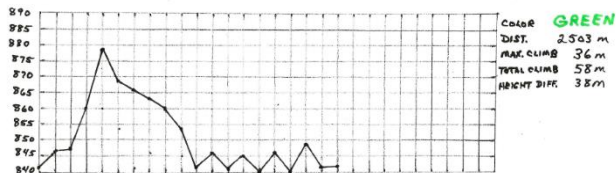

Course Maps Cartes de piste

THIS IS
OUR
MOMENT

C'EST
NOTRE
MOMENT

Riverbend Golf and Recreation Area

2.5 km – GREEN/VERT

Youth Men/Hommes Benjamin – Individual, Relay, Sprint/Individuel, Relais, Sprint

Riverbend Golf and Recreation Area