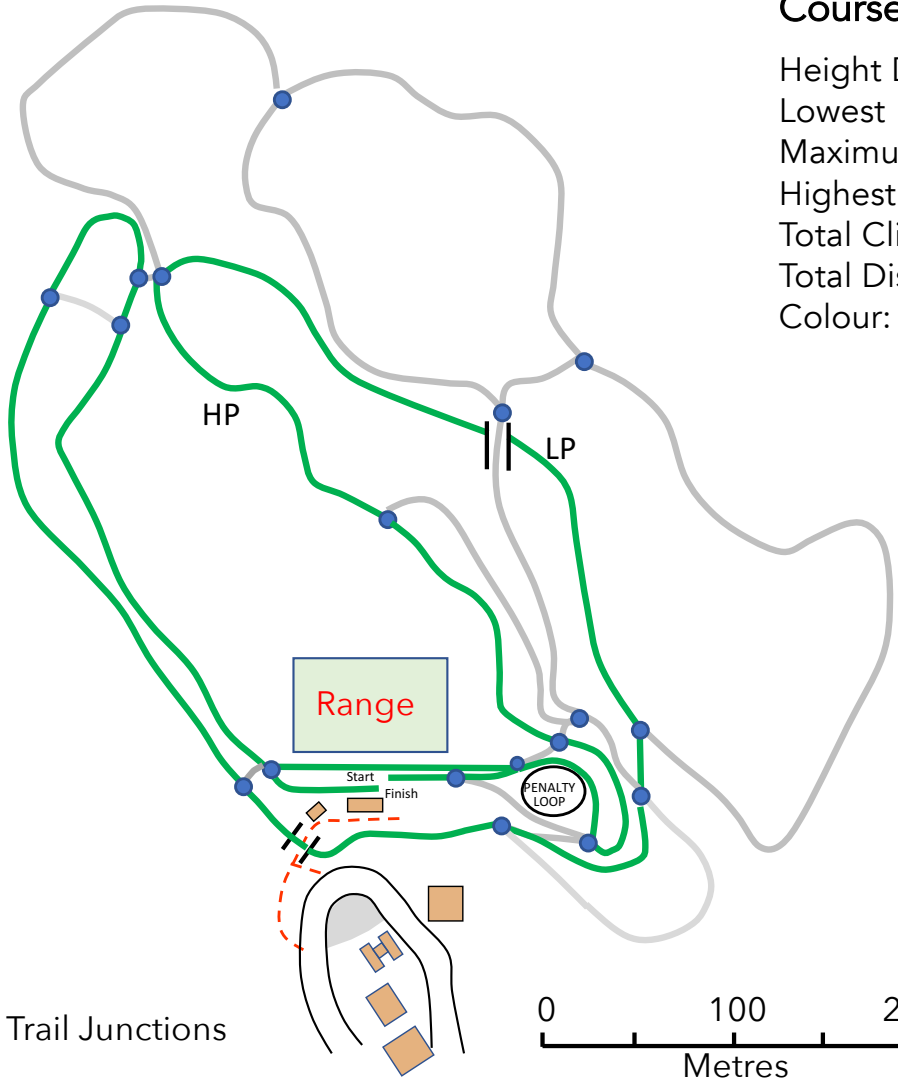

CANMORE NORDIC CENTRE

1.0 KM BIATHLON COURSE - BLACK (WC Configuration)

Course Information

Height Difference (HD):	16 m
Lowest Point (LP):	1404 m
Maximum Climb (MC):	11 m
Highest Point (HP):	1420 m
Total Climb (TC):	20 m
Total Distance:	985 m
Colour:	BLACK

CANMORE NORDIC CENTRE

1.25 KM BIATHLON COURSE - PINK
(WC Configuration)

Course Information

Height Difference (HD):	14 m
Lowest Point (LP):	1404 m
Maximum Climb (MC):	13 m
Highest Point (HP):	1418 m
Total Climb (TC):	35 m
Total Distance:	1306 m
Colour:	PINK

● Trail Junctions

CANMORE NORDIC CENTRE

2.0 KM BIATHLON COURSE - RED (WC Configuration)

Course Information

Height Difference (HD):	18 m
Lowest Point (LP):	1400 m
Maximum Climb (MC):	13 m
Highest Point (HP):	1418 m
Total Climb (TC):	59 m
Total Distance:	2021 m
Colour:	Red

CANMORE NORDIC CENTRE

2.5 KM BIATHLON COURSE - GREEN (WC Configuration)

Course Information

Height Difference (HD):	31 m
Lowest Point (LP):	1389 m
Maximum Climb (MC):	20 m
Highest Point (HP):	1420 m
Total Climb (TC):	75 m
Total Distance:	2521 m
Colour:	Green