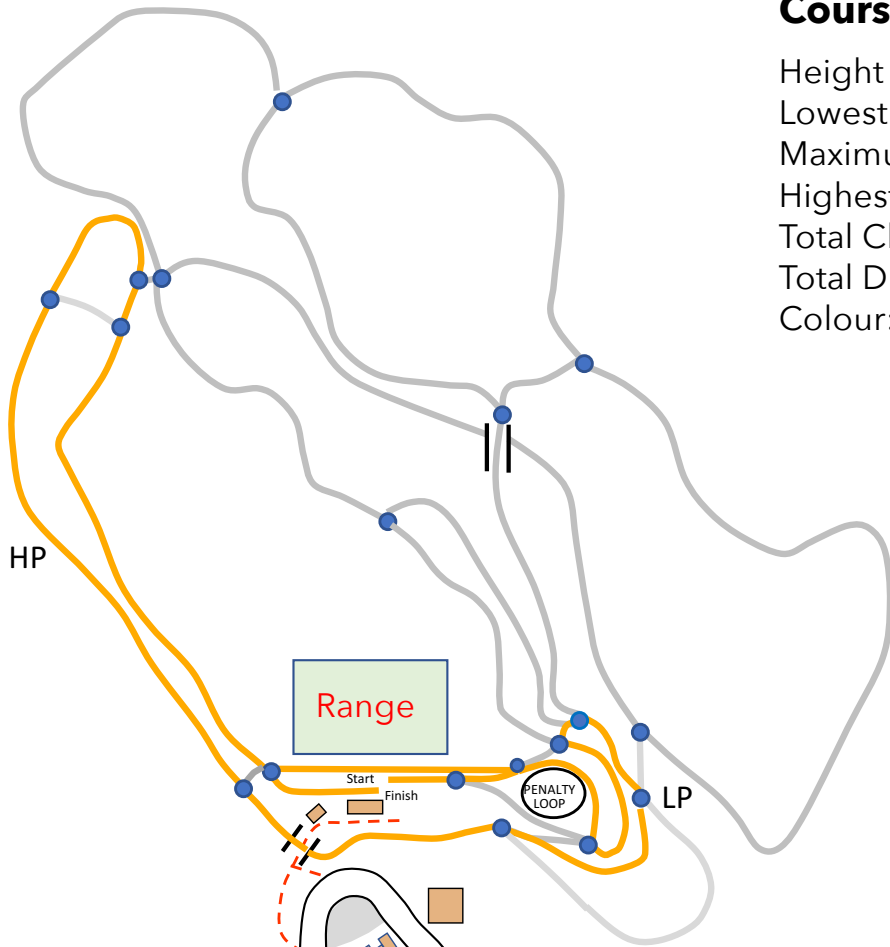

CANMORE NORDIC CENTRE

1.25 KM BIATHLON COURSE - PINK
(WC Configuration)

Course Information

Height Difference (HD):	14 m
Lowest Point (LP):	1404 m
Maximum Climb (MC):	13 m
Highest Point (HP):	1418 m
Total Climb (TC):	35 m
Total Distance:	1306 m
Colour:	PINK

● Trail Junctions

CANMORE NORDIC CENTRE

1.5 KM BIATHLON COURSE - ORANGE (WC Configuration)

Course Information

Height Difference (HD):	18 m
Lowest Point (LP):	1400 m
Maximum Climb (MC):	13 m
Highest Point (HP):	1418 m
Total Climb (TC):	50 m
Total Distance:	1672 m
Colour:	ORANGE

● Trail Junctions

CANMORE NORDIC CENTRE

2.0 KM BIATHLON COURSE - RED (WC Configuration)

Course Information

Height Difference (HD):	18 m
Lowest Point (LP):	1400 m
Maximum Climb (MC):	13 m
Highest Point (HP):	1418 m
Total Climb (TC):	59 m
Total Distance:	2021 m
Colour:	Red

CANMORE NORDIC CENTRE

2.5 KM BIATHLON COURSE - GREEN (WC Configuration)

Course Information

Height Difference (HD):	31 m
Lowest Point (LP):	1389 m
Maximum Climb (MC):	20 m
Highest Point (HP):	1420 m
Total Climb (TC):	75 m
Total Distance:	2521 m
Colour:	Green