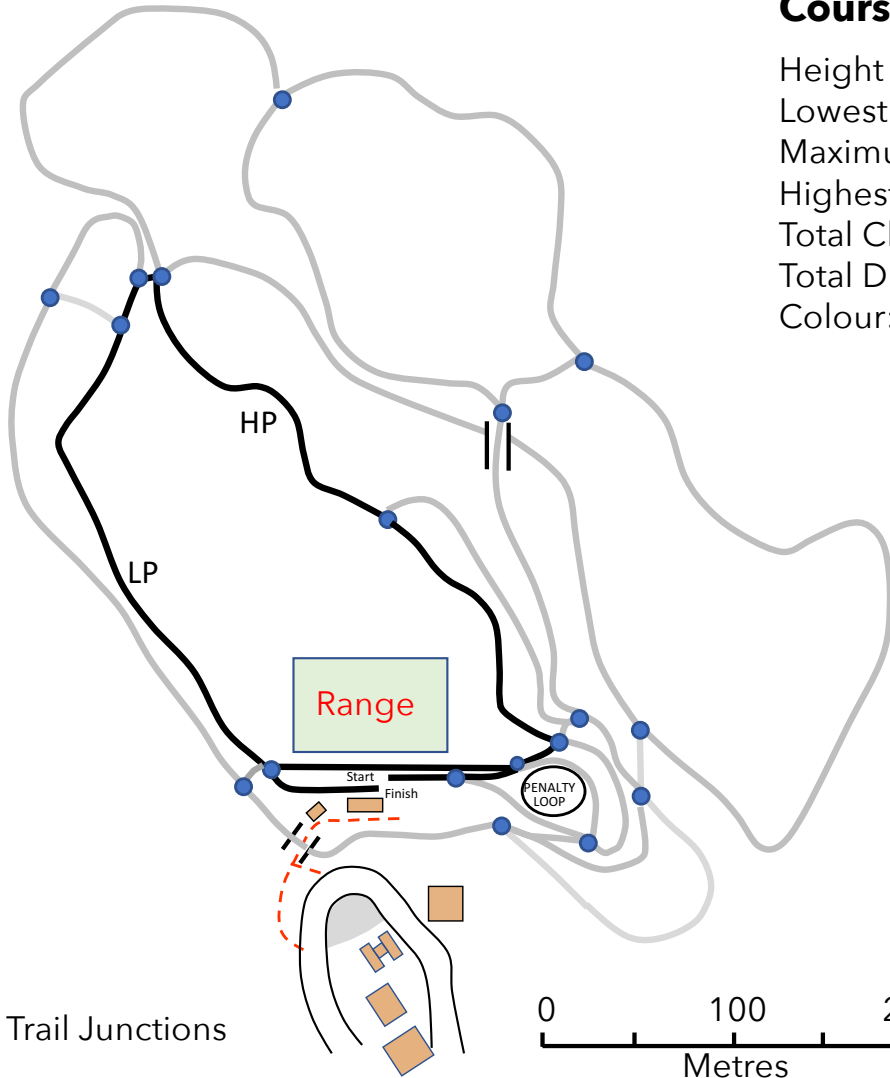

CANMORE NORDIC CENTRE

1.0 KM BIATHLON COURSE - BLACK (WC Configuration)

Course Information

Height Difference (HD):	16 m
Lowest Point (LP):	1404 m
Maximum Climb (MC):	11 m
Highest Point (HP):	1420 m
Total Climb (TC):	20 m
Total Distance:	985 m
Colour:	BLACK

CANMORE NORDIC CENTRE

1.25 KM BIATHLON COURSE - PINK
(WC Configuration)

Course Information

Height Difference (HD):	14 m
Lowest Point (LP):	1404 m
Maximum Climb (MC):	13 m
Highest Point (HP):	1418 m
Total Climb (TC):	35 m
Total Distance:	1306 m
Colour:	PINK

● Trail Junctions

CANMORE NORDIC CENTRE

2.0 KM BIATHLON COURSE - RED (WC Configuration)

Course Information

Height Difference (HD):	18 m
Lowest Point (LP):	1400 m
Maximum Climb (MC):	13 m
Highest Point (HP):	1418 m
Total Climb (TC):	59 m
Total Distance:	2021 m
Colour:	Red

CANMORE NORDIC CENTRE

2.5 KM BIATHLON COURSE - GREEN (WC Configuration)

Course Information

Height Difference (HD):	31 m
Lowest Point (LP):	1389 m
Maximum Climb (MC):	20 m
Highest Point (HP):	1420 m
Total Climb (TC):	75 m
Total Distance:	2521 m
Colour:	Green