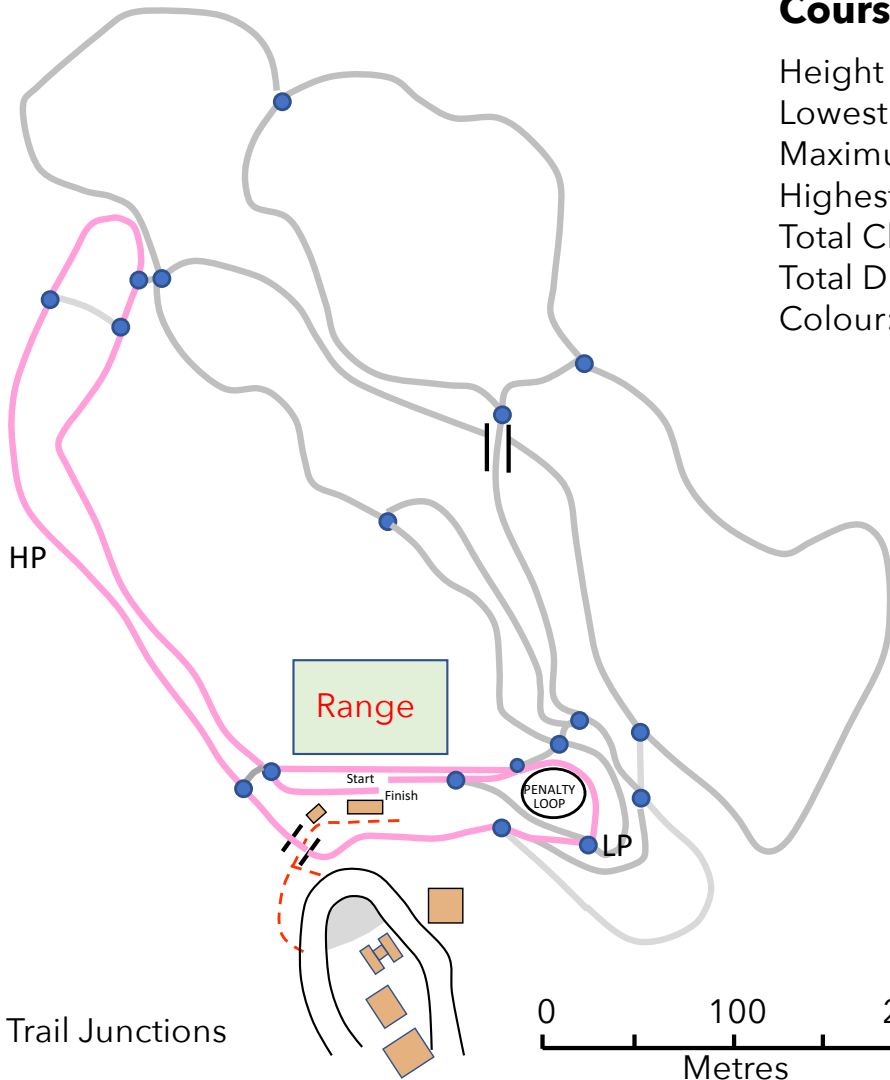

CANMORE NORDIC CENTRE

1.0 KM BIATHLON COURSE - BLACK (WC Configuration)

Course Information

Height Difference (HD):	16 m
Lowest Point (LP):	1404 m
Maximum Climb (MC):	11 m
Highest Point (HP):	1420 m
Total Climb (TC):	20 m
Total Distance:	985 m
Colour:	BLACK

CANMORE NORDIC CENTRE

1.25 KM BIATHLON COURSE - PINK
(WC Configuration)

Course Information

Height Difference (HD):	14 m
Lowest Point (LP):	1404 m
Maximum Climb (MC):	13 m
Highest Point (HP):	1418 m
Total Climb (TC):	35 m
Total Distance:	1306 m
Colour:	PINK

● Trail Junctions

CANMORE NORDIC CENTRE

2.0 KM BIATHLON COURSE - RED (WC Configuration)

Course Information

Height Difference (HD):	18 m
Lowest Point (LP):	1400 m
Maximum Climb (MC):	13 m
Highest Point (HP):	1418 m
Total Climb (TC):	59 m
Total Distance:	2021 m
Colour:	Red

CANMORE NORDIC CENTRE

2.5 KM BIATHLON COURSE - GREEN (WC Configuration)

Course Information

Height Difference (HD):	31 m
Lowest Point (LP):	1389 m
Maximum Climb (MC):	20 m
Highest Point (HP):	1420 m
Total Climb (TC):	75 m
Total Distance:	2521 m
Colour:	Green