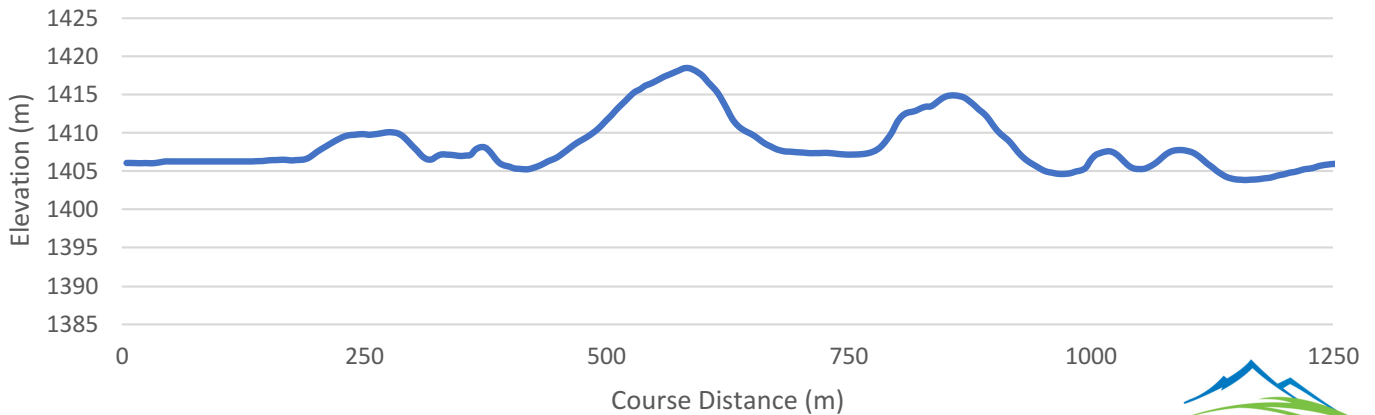

CANMORE NORDIC CENTRE

1.25 KM BIATHLON COURSE - PINK
(WC Configuration)

Course Information

Height Difference (HD):	14 m
Lowest Point (LP):	1404 m
Maximum Climb (MC):	13 m
Highest Point (HP):	1418 m
Total Climb (TC):	35 m
Total Distance:	1306 m
Colour:	PINK

● Trail Junctions

CANMORE NORDIC CENTRE

1.5 KM BIATHLON COURSE - ORANGE (WC Configuration)

Course Information

Height Difference (HD):	18 m
Lowest Point (LP):	1400 m
Maximum Climb (MC):	13 m
Highest Point (HP):	1418 m
Total Climb (TC):	50 m
Total Distance:	1672 m
Colour:	ORANGE

● Trail Junctions

CANMORE NORDIC CENTRE

2.0 KM BIATHLON COURSE - RED (WC Configuration)

Course Information

Height Difference (HD):	18 m
Lowest Point (LP):	1400 m
Maximum Climb (MC):	13 m
Highest Point (HP):	1418 m
Total Climb (TC):	59 m
Total Distance:	2021 m
Colour:	Red

CANMORE NORDIC CENTRE

2.5 KM BIATHLON COURSE - GREEN (WC Configuration)

Course Information

Height Difference (HD):	31 m
Lowest Point (LP):	1389 m
Maximum Climb (MC):	20 m
Highest Point (HP):	1420 m
Total Climb (TC):	75 m
Total Distance:	2521 m
Colour:	Green