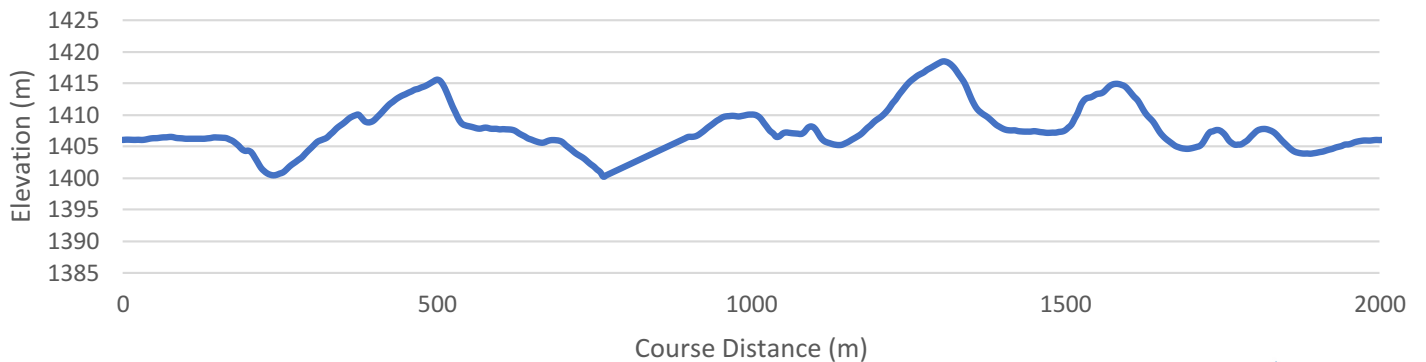

CANMORE NORDIC CENTRE

1.25 KM BIATHLON COURSE - PINK
(WC Configuration)

Course Information

Height Difference (HD):	14 m
Lowest Point (LP):	1404 m
Maximum Climb (MC):	13 m
Highest Point (HP):	1418 m
Total Climb (TC):	35 m
Total Distance:	1306 m
Colour:	PINK

● Trail Junctions

CANMORE NORDIC CENTRE

2.0 KM BIATHLON COURSE - RED (WC Configuration)

Course Information

Height Difference (HD):	18 m
Lowest Point (LP):	1400 m
Maximum Climb (MC):	13 m
Highest Point (HP):	1418 m
Total Climb (TC):	59 m
Total Distance:	2021 m
Colour:	Red

CANMORE NORDIC CENTRE

2.5 KM BIATHLON COURSE - GREEN (WC Configuration)

Course Information

Height Difference (HD):	31 m
Lowest Point (LP):	1389 m
Maximum Climb (MC):	20 m
Highest Point (HP):	1420 m
Total Climb (TC):	75 m
Total Distance:	2521 m
Colour:	Green

● Trail Junctions

CANMORE NORDIC CENTRE

3.3 KM BIATHLON COURSE - BLUE (WC Configuration)

Course Information

Height Difference (HD):	56 m
Lowest Point (LP):	1364 m
Maximum Climb (MC):	24 m
Highest Point (HP):	1420 m
Total Climb (TC):	136 m
Total Distance:	3433 m
Colour:	Blue