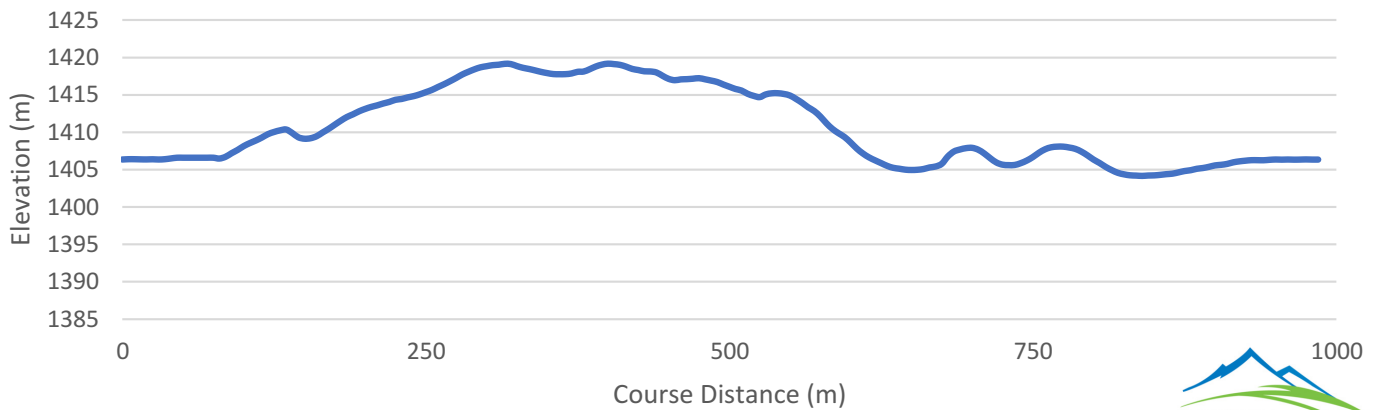

CANMORE NORDIC CENTRE

1.0 KM BIATHLON COURSE - BLACK (WC Configuration)

Course Information

Height Difference (HD):	16 m
Lowest Point (LP):	1404 m
Maximum Climb (MC):	11 m
Highest Point (HP):	1420 m
Total Climb (TC):	20 m
Total Distance:	985 m
Colour:	BLACK

CANMORE NORDIC CENTRE

1.25 KM BIATHLON COURSE - PINK
(WC Configuration)

Course Information

Height Difference (HD):	14 m
Lowest Point (LP):	1404 m
Maximum Climb (MC):	13 m
Highest Point (HP):	1418 m
Total Climb (TC):	35 m
Total Distance:	1306 m
Colour:	PINK

● Trail Junctions

CANMORE NORDIC CENTRE

2.0 KM BIATHLON COURSE - RED (WC Configuration)

Course Information

Height Difference (HD):	18 m
Lowest Point (LP):	1400 m
Maximum Climb (MC):	13 m
Highest Point (HP):	1418 m
Total Climb (TC):	59 m
Total Distance:	2021 m
Colour:	Red

CANMORE NORDIC CENTRE

2.5 KM BIATHLON COURSE - GREEN (WC Configuration)

Course Information

Height Difference (HD):	31 m
Lowest Point (LP):	1389 m
Maximum Climb (MC):	20 m
Highest Point (HP):	1420 m
Total Climb (TC):	75 m
Total Distance:	2521 m
Colour:	Green