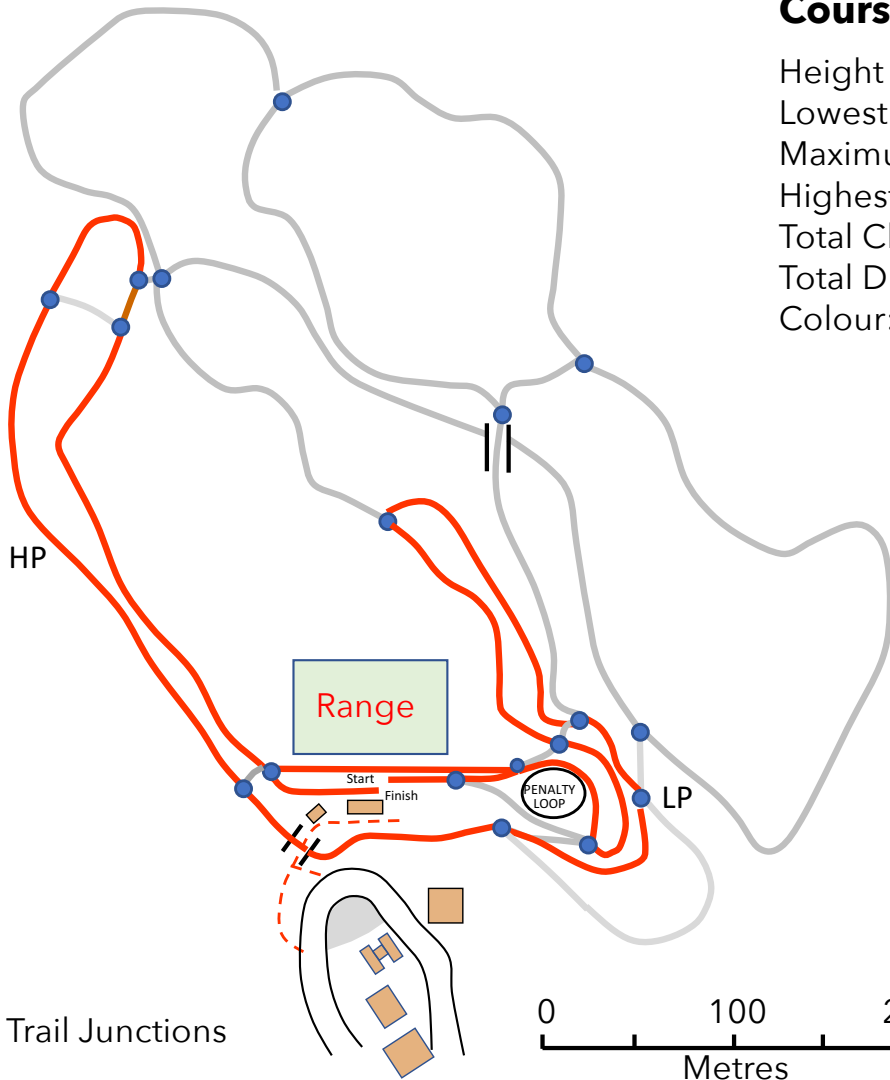

CANMORE NORDIC CENTRE

1.0 KM BIATHLON COURSE - BLACK (WC Configuration)

Course Information

Height Difference (HD):	16 m
Lowest Point (LP):	1404 m
Maximum Climb (MC):	11 m
Highest Point (HP):	1420 m
Total Climb (TC):	20 m
Total Distance:	985 m
Colour:	BLACK

CANMORE NORDIC CENTRE

1.25 KM BIATHLON COURSE - PINK
(WC Configuration)

Course Information

Height Difference (HD):	14 m
Lowest Point (LP):	1404 m
Maximum Climb (MC):	13 m
Highest Point (HP):	1418 m
Total Climb (TC):	35 m
Total Distance:	1306 m
Colour:	PINK

● Trail Junctions

CANMORE NORDIC CENTRE

2.0 KM BIATHLON COURSE - RED (WC Configuration)

Course Information

Height Difference (HD):	18 m
Lowest Point (LP):	1400 m
Maximum Climb (MC):	13 m
Highest Point (HP):	1418 m
Total Climb (TC):	59 m
Total Distance:	2021 m
Colour:	Red

CANMORE NORDIC CENTRE

2.5 KM BIATHLON COURSE - GREEN (WC Configuration)

Course Information

Height Difference (HD):	31 m
Lowest Point (LP):	1389 m
Maximum Climb (MC):	20 m
Highest Point (HP):	1420 m
Total Climb (TC):	75 m
Total Distance:	2521 m
Colour:	Green