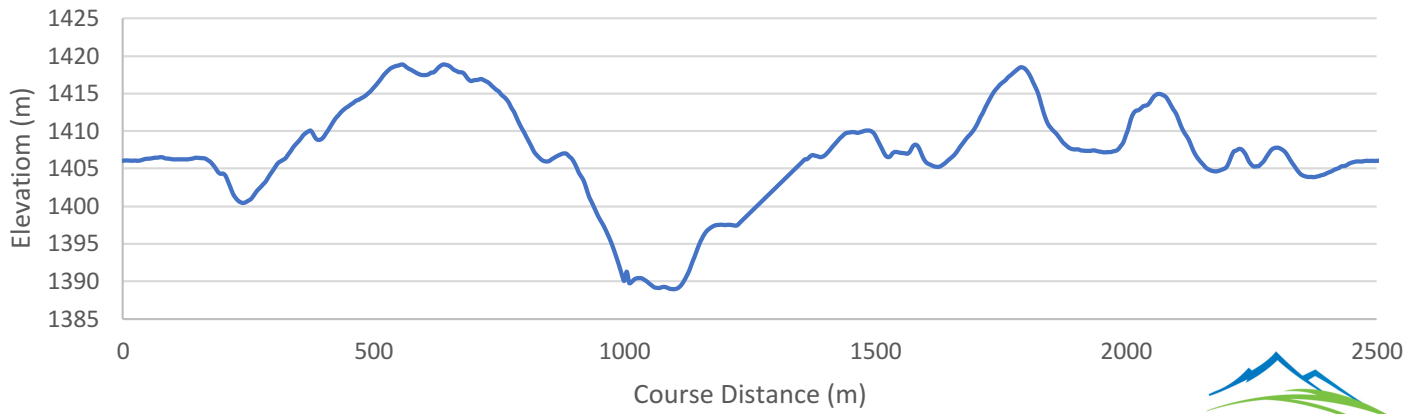

CANMORE NORDIC CENTRE

1.25 KM BIATHLON COURSE - PINK
(WC Configuration)

Course Information

Height Difference (HD):	14 m
Lowest Point (LP):	1404 m
Maximum Climb (MC):	13 m
Highest Point (HP):	1418 m
Total Climb (TC):	35 m
Total Distance:	1306 m
Colour:	PINK

● Trail Junctions

CANMORE NORDIC CENTRE

2.0 KM BIATHLON COURSE - RED (WC Configuration)

Course Information

Height Difference (HD):	18 m
Lowest Point (LP):	1400 m
Maximum Climb (MC):	13 m
Highest Point (HP):	1418 m
Total Climb (TC):	59 m
Total Distance:	2021 m
Colour:	Red

CANMORE NORDIC CENTRE

2.5 KM BIATHLON COURSE - GREEN (WC Configuration)

Course Information

Height Difference (HD):	31 m
Lowest Point (LP):	1389 m
Maximum Climb (MC):	20 m
Highest Point (HP):	1420 m
Total Climb (TC):	75 m
Total Distance:	2521 m
Colour:	Green

● Trail Junctions

CANMORE NORDIC CENTRE

3.3 KM BIATHLON COURSE - BLUE (WC Configuration)

Course Information

Height Difference (HD):	56 m
Lowest Point (LP):	1364 m
Maximum Climb (MC):	24 m
Highest Point (HP):	1420 m
Total Climb (TC):	136 m
Total Distance:	3433 m
Colour:	Blue