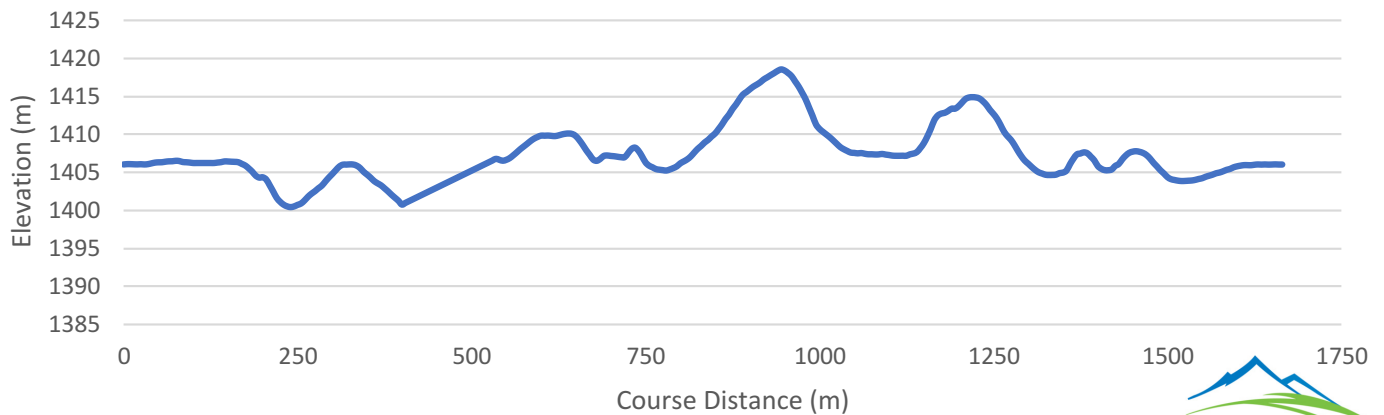

CANMORE NORDIC CENTRE

1.25 KM BIATHLON COURSE - PINK
(WC Configuration)

Course Information

Height Difference (HD):	14 m
Lowest Point (LP):	1404 m
Maximum Climb (MC):	13 m
Highest Point (HP):	1418 m
Total Climb (TC):	35 m
Total Distance:	1306 m
Colour:	PINK

● Trail Junctions

CANMORE NORDIC CENTRE

1.5 KM BIATHLON COURSE - ORANGE (WC Configuration)

Course Information

Height Difference (HD):	18 m
Lowest Point (LP):	1400 m
Maximum Climb (MC):	13 m
Highest Point (HP):	1418 m
Total Climb (TC):	50 m
Total Distance:	1672 m
Colour:	ORANGE

● Trail Junctions

CANMORE NORDIC CENTRE

2.0 KM BIATHLON COURSE - RED (WC Configuration)

Course Information

Height Difference (HD):	18 m
Lowest Point (LP):	1400 m
Maximum Climb (MC):	13 m
Highest Point (HP):	1418 m
Total Climb (TC):	59 m
Total Distance:	2021 m
Colour:	Red

CANMORE NORDIC CENTRE

2.5 KM BIATHLON COURSE - GREEN (WC Configuration)

Course Information

Height Difference (HD):	31 m
Lowest Point (LP):	1389 m
Maximum Climb (MC):	20 m
Highest Point (HP):	1420 m
Total Climb (TC):	75 m
Total Distance:	2521 m
Colour:	Green